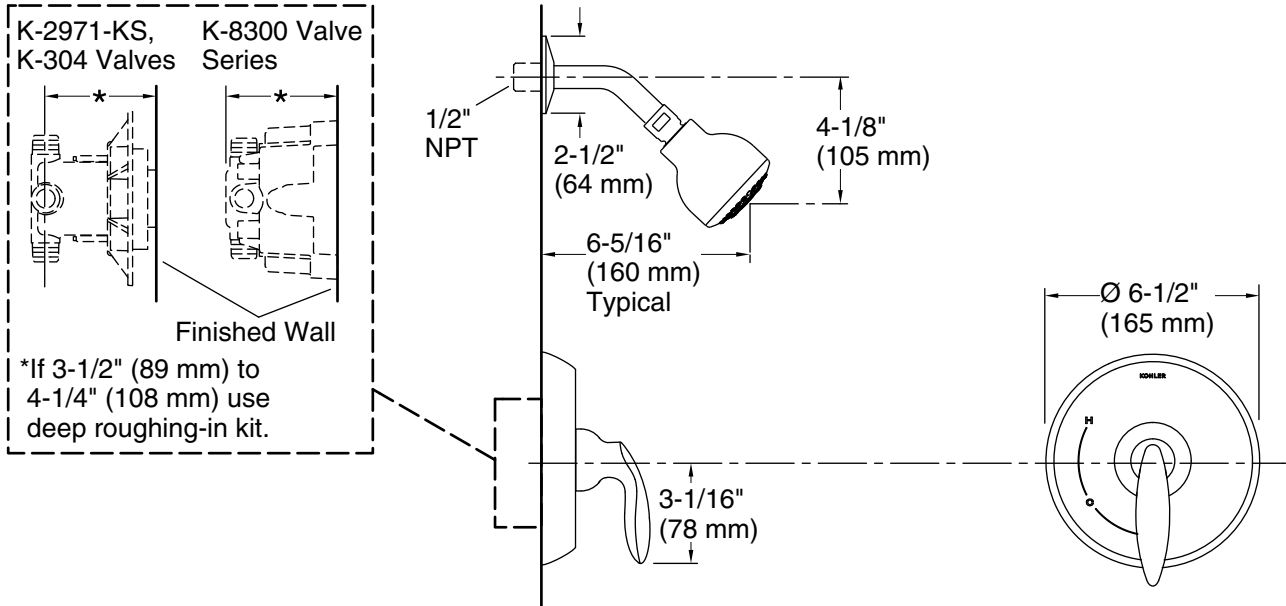

Color	Code	Description
	CP	Polished Chrome

Technical Information

All product dimensions are nominal.

Showerhead/Body Spray:

Rated maximum flow: 2.5 gal/min (9.5 l/min)

Pressure: 80 psi (5.5 bar)

Notes

Install the product according to the installation guide.